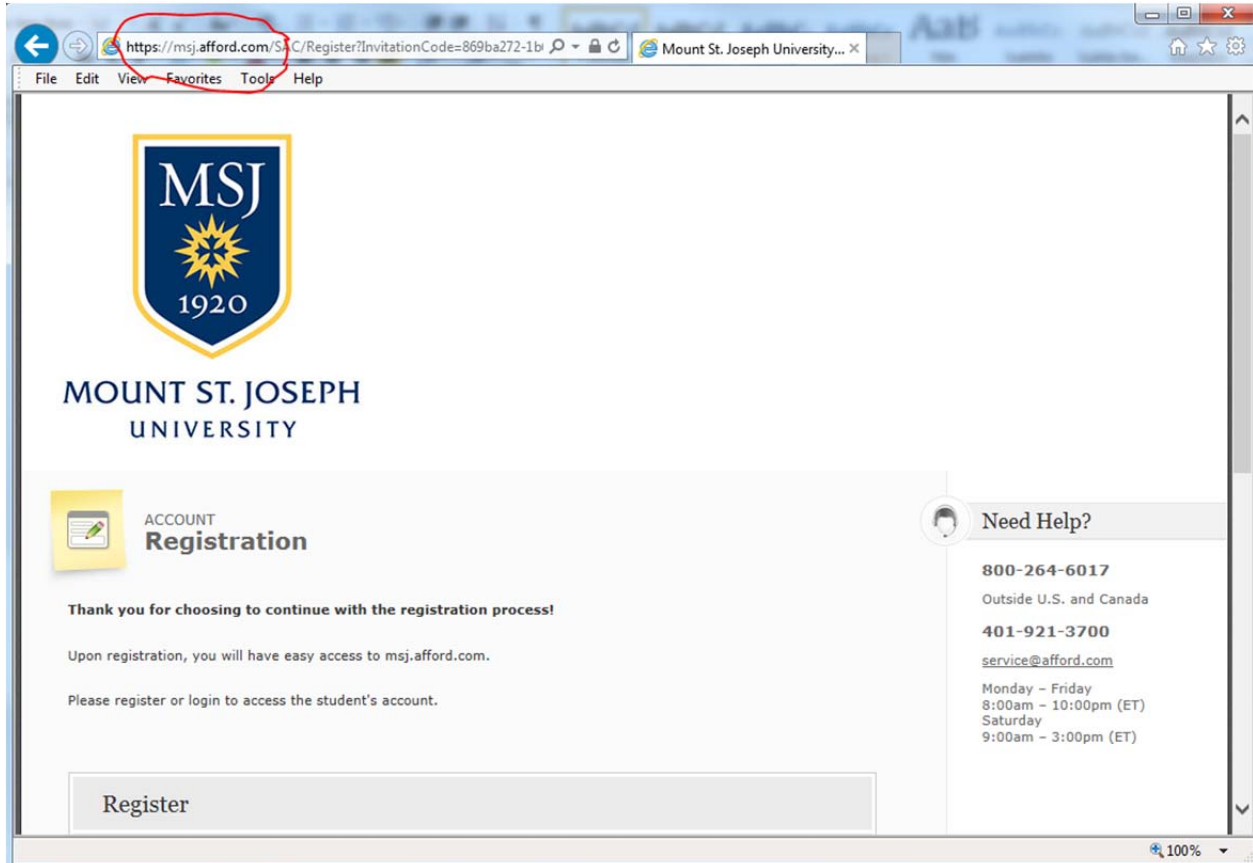

firstname.lastname@msj.edu

Steps to register for MSJ's Student Account Center (SAC)

If you clicked the "Register" link in the email, you will be taken to an afford.com page to complete your registration. Make sure that the URL or address for the site starts with <https://msj.afford.com/>. This is how you can ensure you are at the correct website.