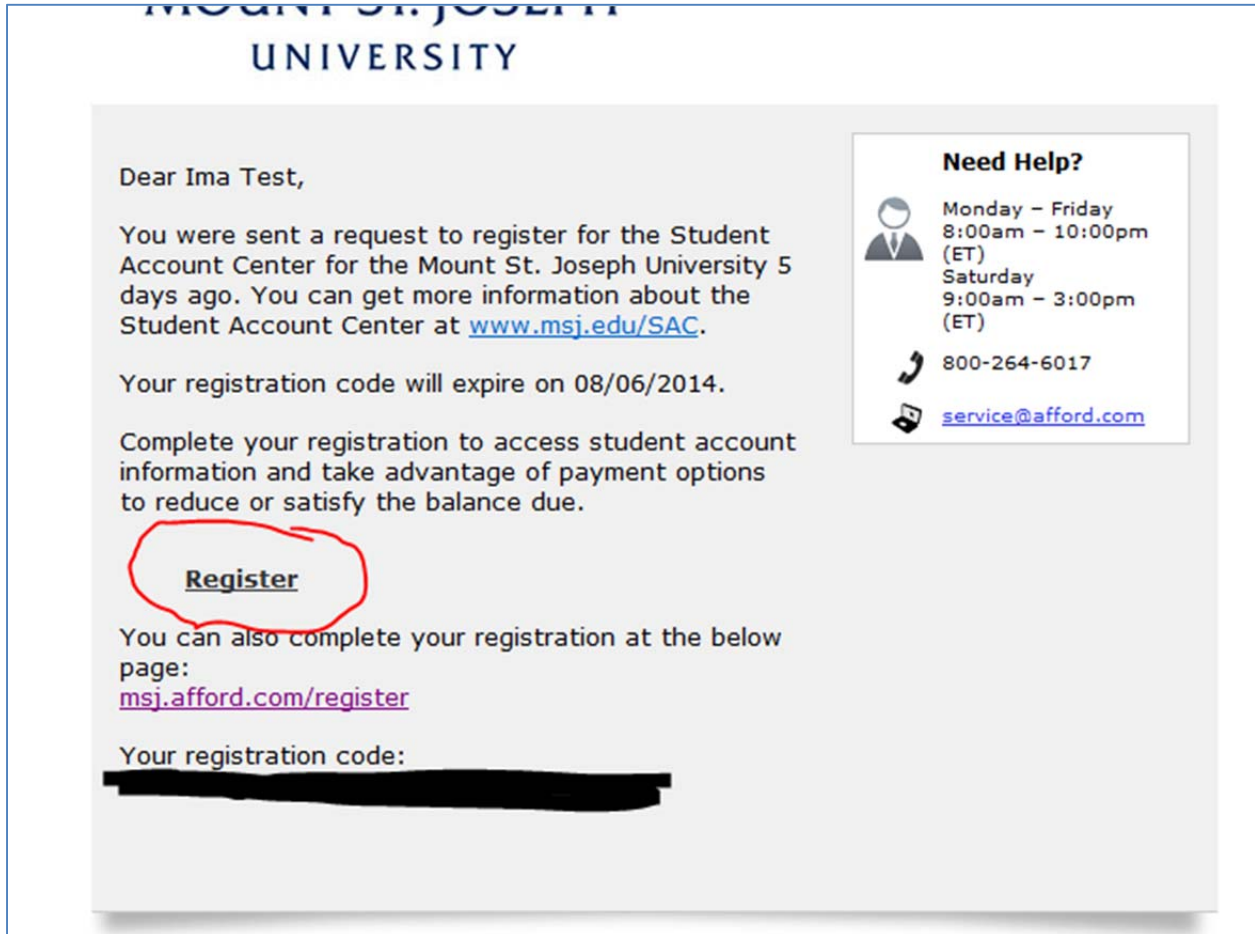

Steps to register for MSJ's Student Account Center (SAC)

You will receive an email invitation from an afford.com email address. This email invitation will be sent to your Mount email account. If you do not act upon this invitation, you will get reminder emails to do so.

Click on the "Register" link in the body of the email. See sample message below.

While the link is the easiest way to register, you can also go directly to <http://msj.afford.com/register>. If you use this method you will need to enter the registration code from your email and your Mount email address. Most Mount email addresses are in the following format:

firstname.lastname@msj.edu