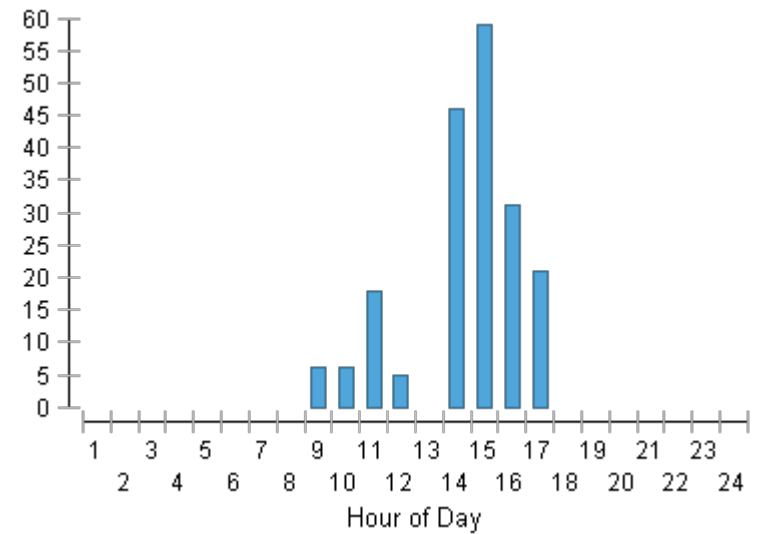

Overall Summary of User Activity

2011-09	1	2	3	4	5	6	7	8	9	10	11	12	13											Total						
Grincewicz, Amy (zzgrincewicza)	0	0	0	0	0	0	0	0	0	0	0	0	0	6	0	0	0	6	0	0	0	0	0	0	9	0	0	0	2	23
Guest	0	0	0	0	0	0	0	0	0	0	0	0	0	0	0	0	0	0	0	0	0	0	0	0	0	0	0	0	0	0
Total	0	0	0	0	0	0	0	0	0	0	0	0	0	6	0	0	0	6	0	0	0	0	0	9	0	0	0	2	0	

Overall Summary of User Activity

2011-10	1	2	3	4	5	6	7	8	9	10	11	12	13	Total
Grincewicz, Amy (zzgrincewicza)	0	0	0	0	0	0	0	0	0	0	0	0	0	0
Guest	0	0	0	0	0	0	0	0	0	0	0	0	0	0
Total	0	0	0	0	0	0	0	0	0	0	0	0	0	0

Overall Summary of User Activity

Access / Hour of Day

Hour of Day	Hits	Percent
1	0	0.00%
2	0	0.00%
3	0	0.00%
4	0	0.00%
5	0	0.00%
6	0	0.00%
7	0	0.00%
8	0	0.00%
9	6	3.12%
10	6	3.12%
11	18	9.38%
12	5	2.60%
13	0	0.00%
14	46	23.96%
15	59	30.73%
16	31	16.15%
17	21	10.94%
18	0	0.00%
19	0	0.00%
20	0	0.00%
21	0	0.00%
22	0	0.00%
23	0	0.00%
24	0	0.00%

192

Overall Summary of User Activity

Access / Day of Week

Day of Week	Hits	Percent
SUN	0	0.00%
MON	93	48.44%
TUE	2	1.04%
WED	40	20.83%
THU	13	6.77%
FRI	44	22.92%
SAT	0	0.00%
	192	