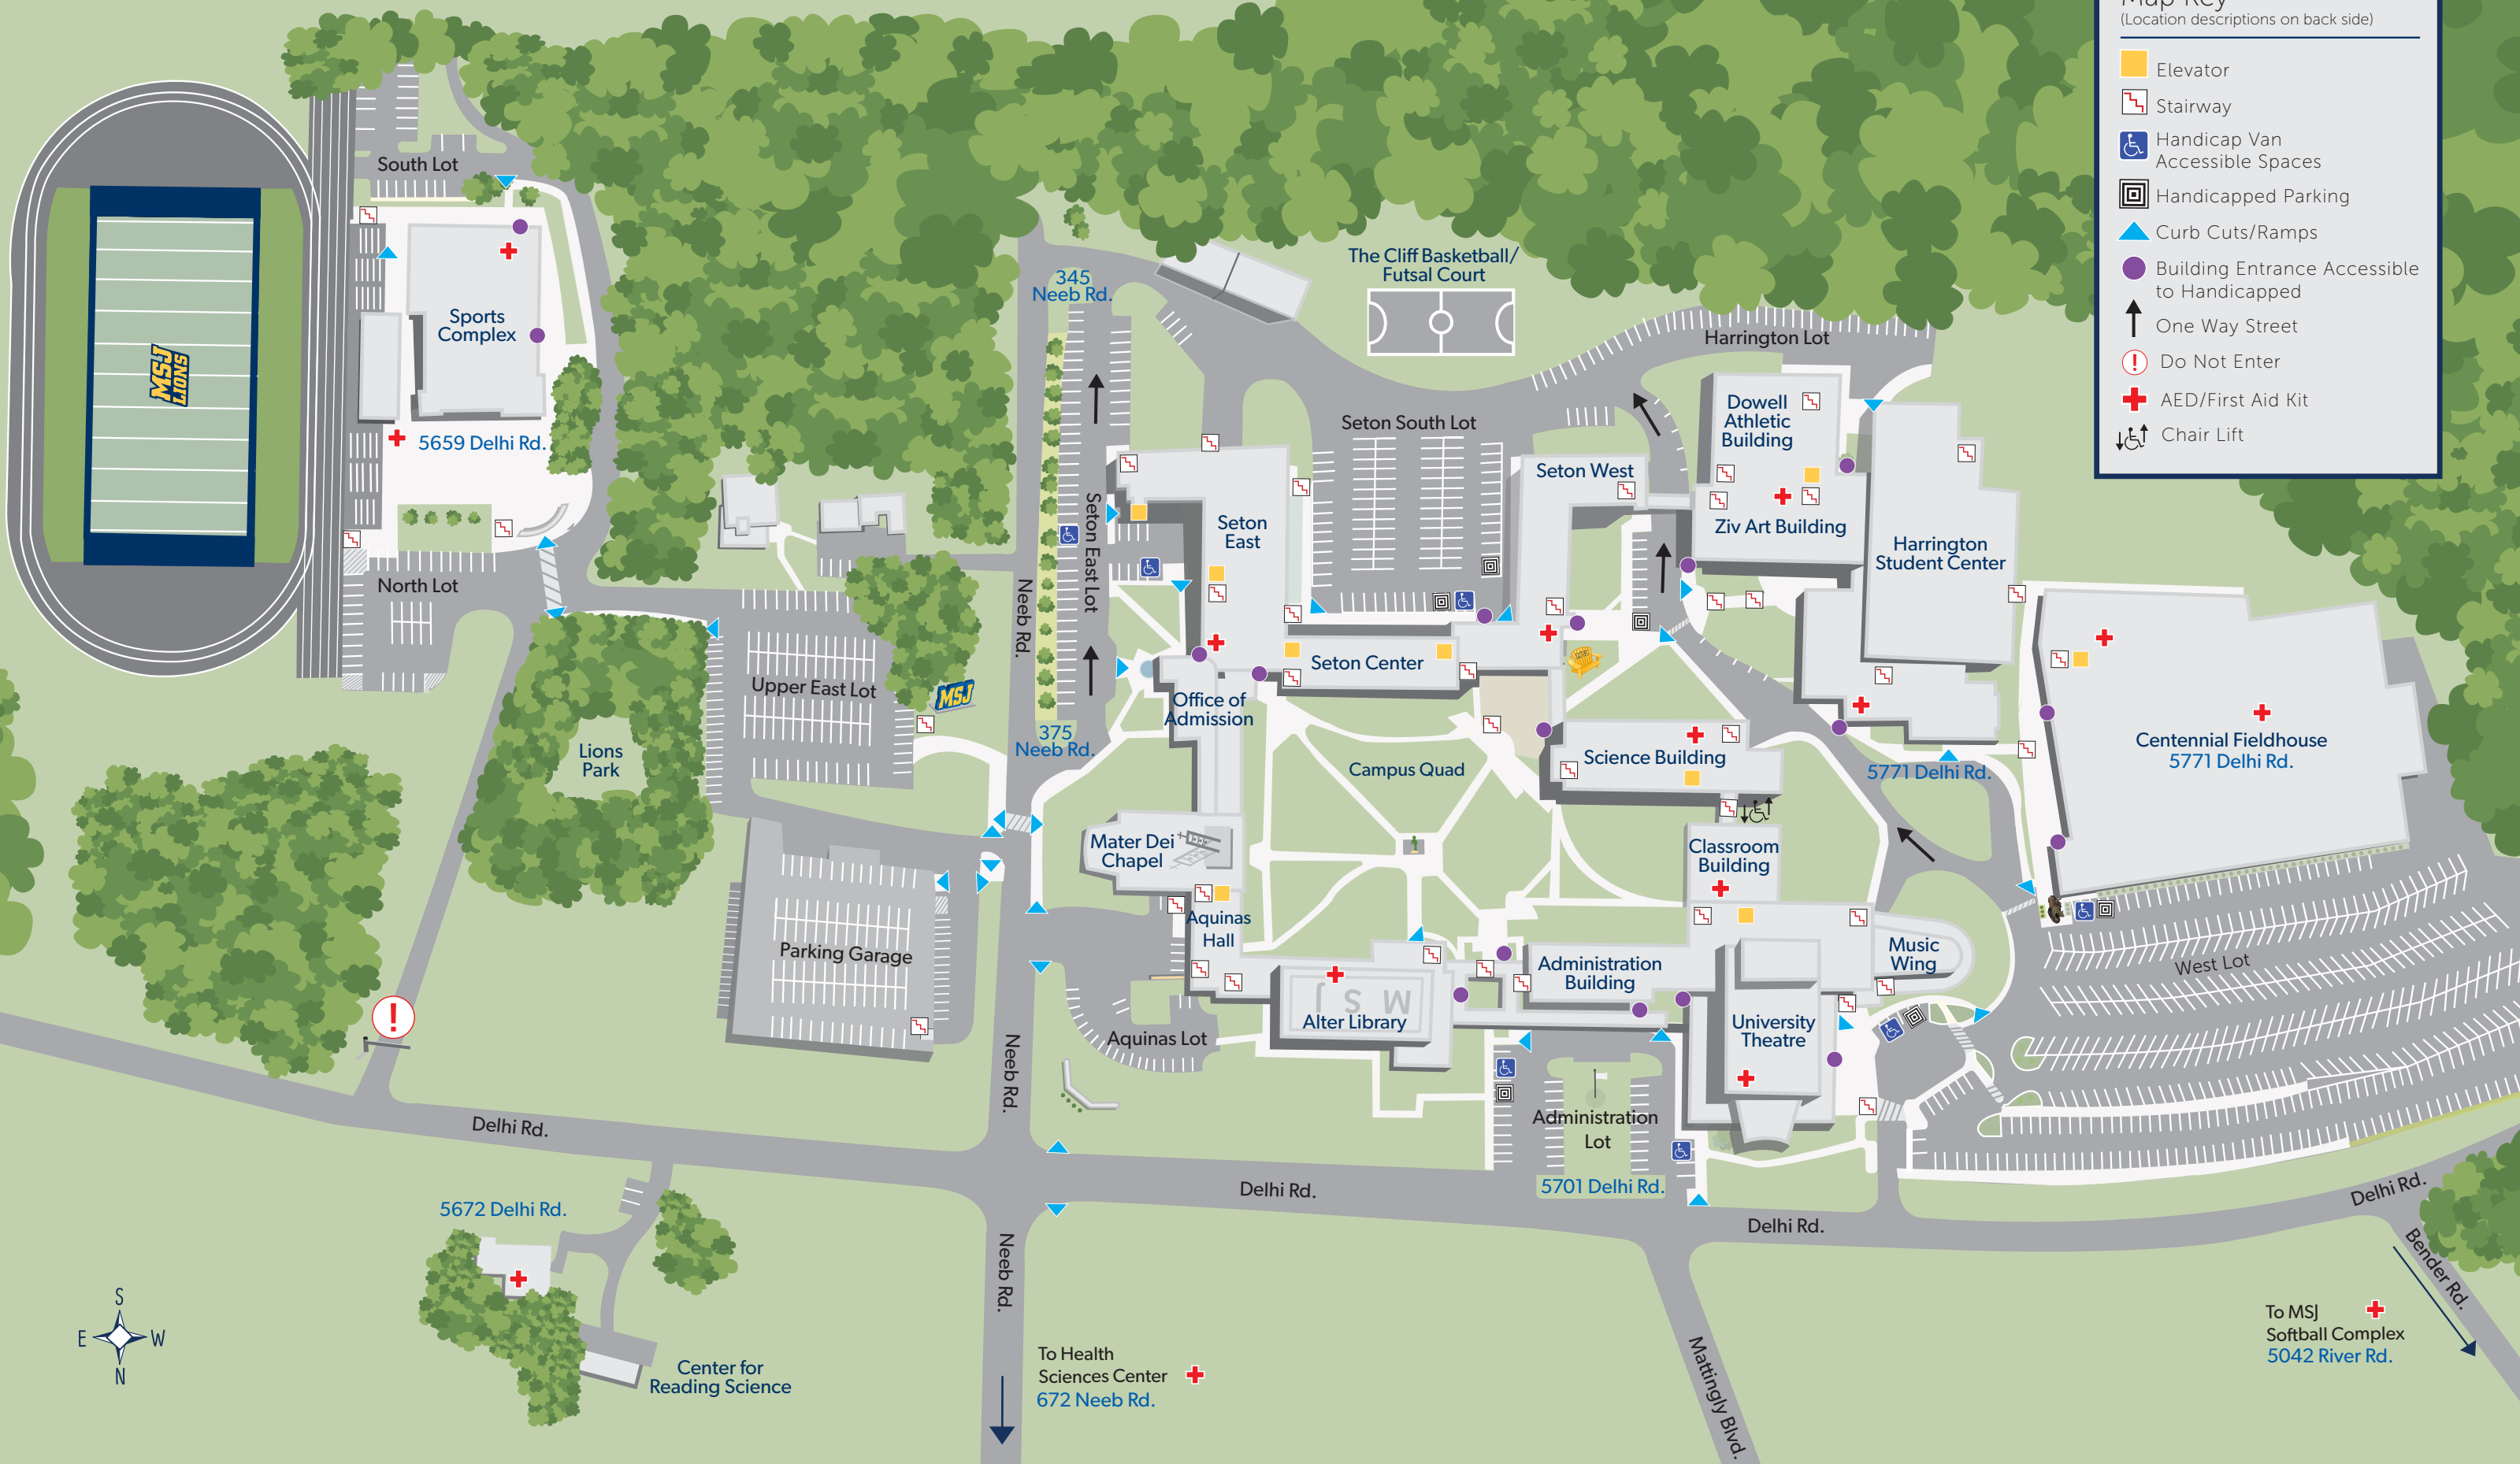

MOUNT ST. JOSEPH UNIVERSITY®

Map Key
(Location descriptions on back side)

-  Elevator
-  Stairway
-  Handicap Van Accessible Spaces
-  Handicapped Parking
-  Curb Cuts/Ramps
-  Building Entrance Accessible to Handicapped
-  One Way Street
-  Do Not Enter
-  AED/First Aid Kit
-  Chair Lift

Delhi Rd.
5672 Delhi Rd.
Center for Reading Science

Neeb Rd.
345 Neeb Rd.
375 Neeb Rd.
Delhi Rd.
Administration Lot
5701 Delhi Rd.

West Lot
Delhi Rd.
Delhi Rd.
Delhi Rd.
Bender Rd.
To MSJ Softball Complex
5042 River Rd.

Please contact Learning Commons for accessibility questions or concerns.

DIRECTIONS TO THE MOUNT

From West and Northwest

- I-74 East to I-275 South to Kilby Rd.
- Right on Kilby Rd.
- Left on U.S. 50 West/River Rd.
- Left on Bender Rd.
- Left on Delhi Rd.

From South

- I-75/71 North to Cincinnati
- Exit on U.S. 50 West/River Rd.
- Right on Fairbanks which becomes Delhi Rd.
- Left on Neeb Rd.

From North

- I-75 South to Freeman Ave.
- Right on U.S. 50 West/River Rd.
- Right on Fairbanks which becomes Delhi Rd.
- Left on Neeb Rd.