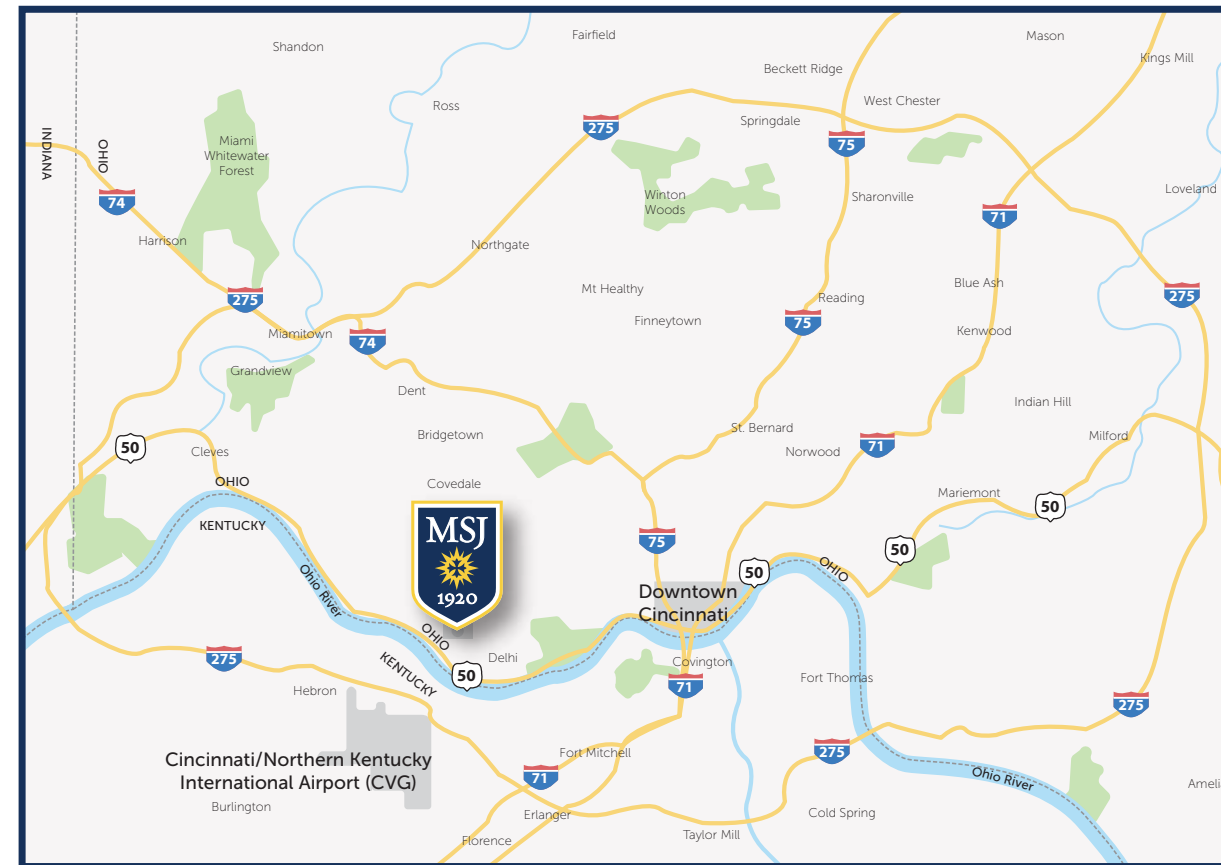

Please contact Learning Commons for accessibility questions or concerns.

DIRECTIONS TO THE MOUNT

From West and Northwest

- I-74 East to I-275 South to Kilby Rd.
- Right on Kilby Rd.
- Left on U.S. 50 West/River Rd.
- Left on Bender Rd.
- Left on Delhi Rd.

From South

- I-75/71 North to Cincinnati
- Exit on U.S. 50 West/River Rd.
- Right on Fairbanks which becomes Delhi Rd.
- Left on Neeb Rd.

From North

- I-75 South to Freeman Ave.
- Right on U.S. 50 West/River Rd.
- Right on Fairbanks which becomes Delhi Rd.
- Left on Neeb Rd.

From East and Northeast

- U.S. 50 towards downtown Cincinnati
- Stay on U.S. 50 West/River Rd.
- Right on Fairbanks which becomes Delhi Rd.
- Left on Neeb Rd.

DIRECTIONS FROM CAMPUS TO THE MSJ SOFTBALL COMPLEX